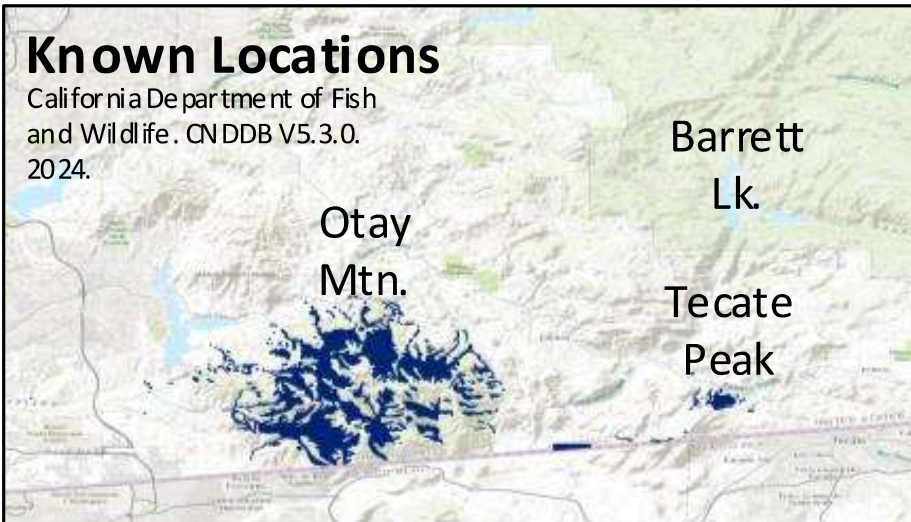

## Known Locations

California Department of Fish and Wildlife. CNDDDB V5.3.0. 2024.

**Description:** Multi-trunked shrub to tree, < 30 feet tall. Smooth, grey to cherry-red or mahogany-brown peeling bark. Leaves light to dark green. Small, round, dull gray to brown seed cones.

**Canyon Bottom & Riparian**

**Cones**

**Leaves**

**Tecate Cypress Forest**

**Hillsides & Slopes**

**Trunk**

**Stem**